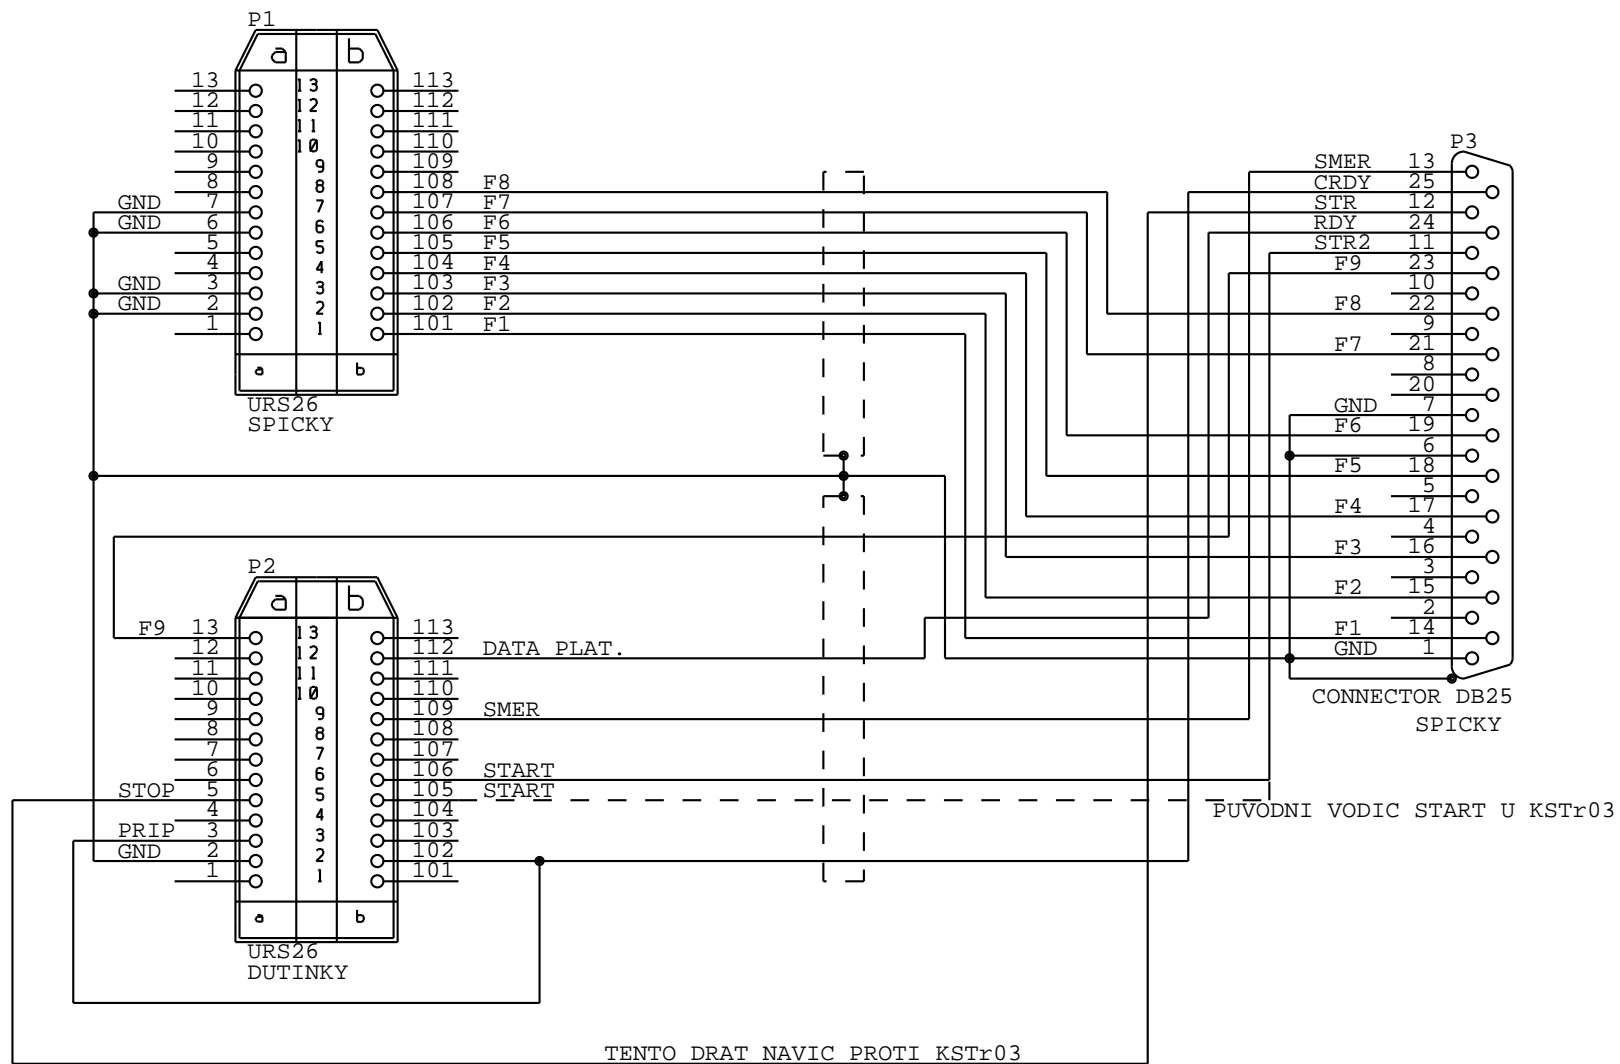

KABEL PRO SIMULACI CTECKY CONSUL (DVOUKONEKTOROVA) "KSTr45" (PULSNI START-STOP)

F8C139, F8C129, F8C33, F8C64

MEFI s.r.o.		
Size	Document Number	REV
A	KSTr45	
Date:	January 14, 1999	Sheet 1 of 1