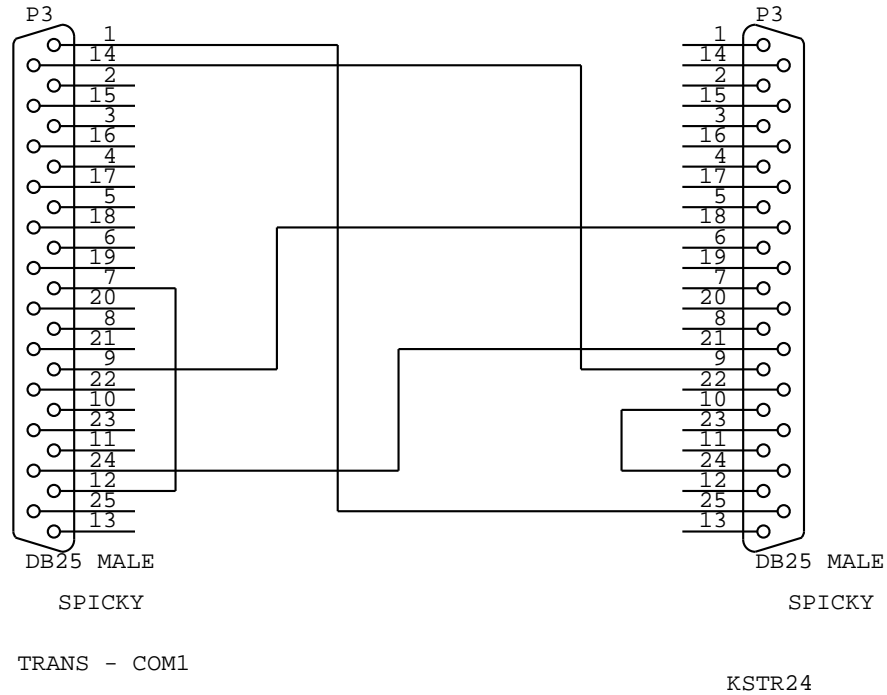

# KABEL PRO TEST ADAPTERU KSTr24

MEFI		
Title		
TKStr24		
Size	Document Number	REV
A		
Date:	February 5, 1996	Sheet of